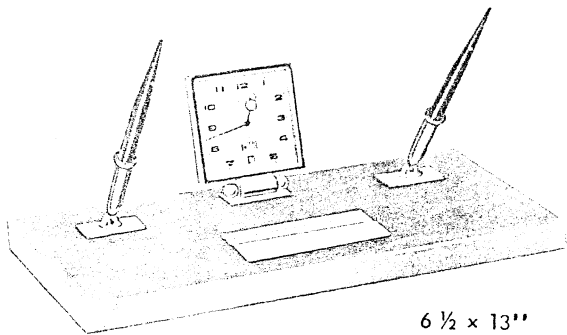

(Includes No. 591-8 Day Perpetual Date & Day Clock)

8 x 14"

10001G

BRAZILIAN ONYX

With (2) 121SKD White Dot Pens \$100.00

With 5SKD Pen, pencil or ballpoint (any two) 85.00

SHEAFFER'S NEW DESK SET LINE

6 1/2 x 13"